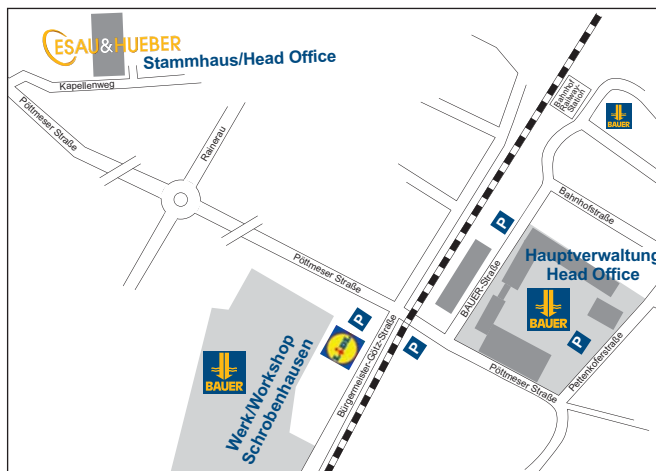

How To Find Us

From Stuttgart/Munich on motorway A8.

Leave the motorway at Junction 74, Exit Dasing, and join the B300 in the direction of Ingolstadt/Regensburg.

From Nuremberg/Munich on motorway A9.

Leave the motorway at Junction 64, Exit Langenbruck, and join the B300 in the direction of Augsburg.

B300 Exit Schrobenhausen.

- After leaving the B300 at Exit Schrobenhausen, turn left into Gerolsbacher Straße.
- Follow the main road leading straight into Aichacher Straße until you reach the Thiers-Platz roundabout.
- Leave the roundabout at the third exit and turn into Hörzhausener Straße.
- Stay on the main road making a sharp right turn into Pöttmeser Straße.
- Follow the road and turn right into Kapellenweg shortly before you reach the end of the village.